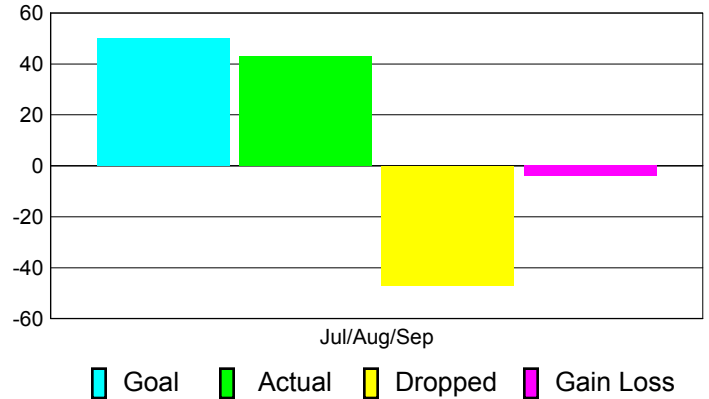

Membership Results 2012-2013

Goal, New, Dropped, Gain/Loss

Comparison of Membership Gain/Loss

Current Year Compared to the Previous Year